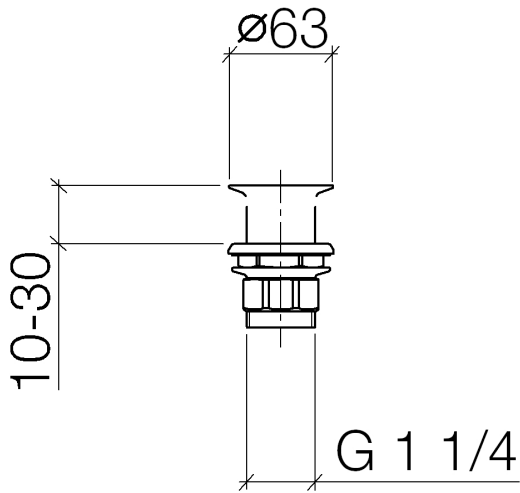

10 110 970

Fits: IMO, LULU, MADISON, MEM, TARA,  
CL.1, LISSÉ, VAIA, META, CYO

	Brushed Light Gold	10 110 970-27
	Chrome	10 110 970-00
	Brushed Platinum	10 110 970-06
	Platinum	10 110 970-08
	Durabress (23kt Gold)	10 110 970-09
	Dark Chrome	10 110 970-19
	Light Gold	10 110 970-26
	Brushed Durabress (23kt Gold)	10 110 970-28
	Matte Black	10 110 970-33
	Brushed Bronze	10 110 970-42
	Brushed Champagne (22kt Gold)	10 110 970-46
	Champagne (22kt Gold)	10 110 970-47
	Brushed Chrome	10 110 970-93
	Brushed Dark Platinum	10 110 970-99

## Grated waste 1 1/4" - Brushed Light Gold

---

IMO

10 110 970

Only suitable for sinks without an overflow.

10 110 970

10 110 970

Parts for other finishes can be found here: [Chrome](#)

Spare parts list

No.	Item Number	Name	Quantity used	Delivery time
1	09 11 01 025-27	cup	1	60
2	09 14 05 039 90	seal	1	2
3	09 14 03 025 90	seal	1	2
4	09 23 10 017 90	nut	1	2
5	09 23 10 020-27	nut	1	60