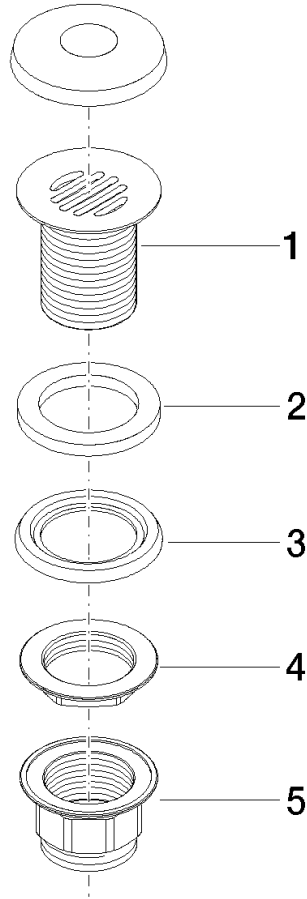

10 110 970

Fits: IMO, LULU, MADISON, MEM, TARA,  
CL.1, LISSÉ, VAIA, META, CYO

	Brushed Light Gold	10 110 970-27
	Chrome	10 110 970-00
	Brushed Platinum	10 110 970-06
	Platinum	10 110 970-08
	Durabress (23kt Gold)	10 110 970-09
	Dark Chrome	10 110 970-19
	Light Gold	10 110 970-26
	Brushed Durabress (23kt Gold)	10 110 970-28
	Matte Black	10 110 970-33
	Brushed Bronze	10 110 970-42
	Brushed Champagne (22kt Gold)	10 110 970-46
	Champagne (22kt Gold)	10 110 970-47
	Brushed Chrome	10 110 970-93
	Brushed Dark Platinum	10 110 970-99

## Grated waste 1 1/4" - Brushed Light Gold

---

IMO

10 110 970

Only suitable for sinks without an overflow.

10 110 970

10 110 970

Parts for other finishes can be found here: [Chrome](#)

Spare parts list

No.	Item Number	Name	Quantity used	Delivery time
1	09 11 01 025-27	cup	1	60
2	09 14 05 039 90	seal	1	2
3	09 14 03 025 90	seal	1	2
4	09 23 10 017 90	nut	1	2
5	09 23 10 020-27	nut	1	60